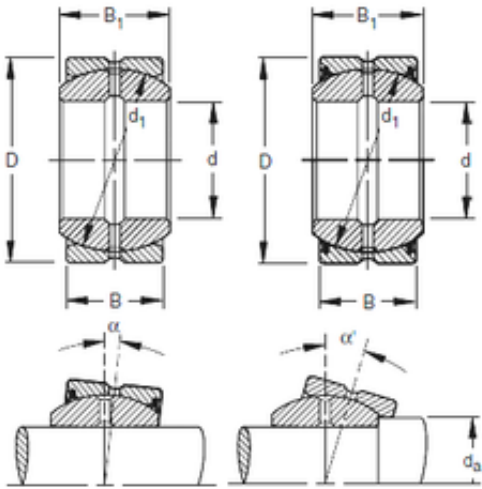

Browning BEARING LLC

Timken 6SF10 Spherical Plain Bearings

Bearing No. 6SF10

Size	15.875x26.988x11.91 mm
Bore Diameter	15,875 mm
Outer Diameter	26,988 mm
Width	11,91 mm
d	15,875 mm
D	26,988 mm
B1	13,89 mm
C	11,91 mm
d1	22,83 mm

6SF10 Bearing 2D drawings and 3D CAD models