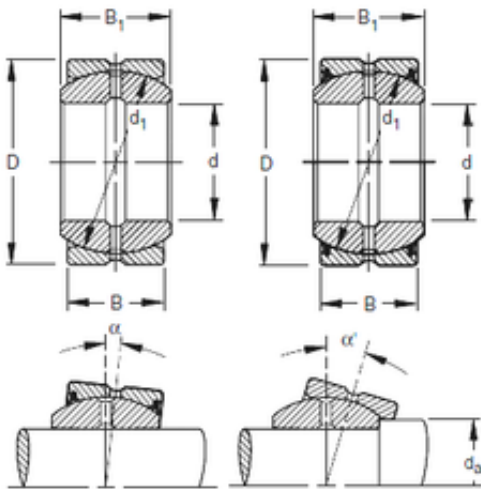

## Timken 50SBB80 Spherical Plain Bearings

Bearing No. 50SBB80

Size	127x196.85x95.25 mm
Bore Diameter	127 mm
Outer Diameter	196,85 mm
Width	95,25 mm
d	127 mm
D	196,85 mm
B1	111,13 mm
C	95,25 mm
d1	182,63 mm

50SBB80 Bearing 2D drawings and 3D CAD models