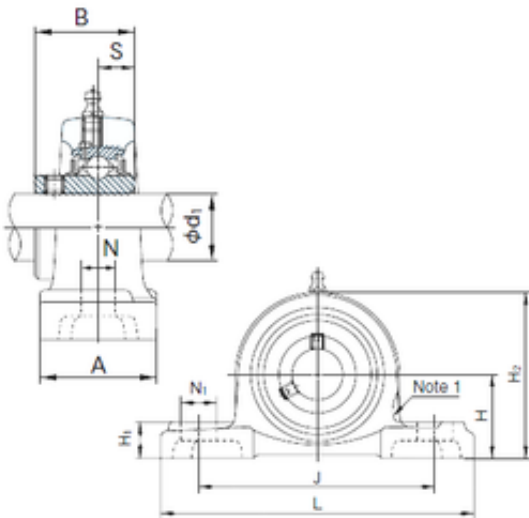

Browning BEARING LLC

NTN/NSK/SKF/Timken/NACHI Ball
 Bearing/Pillow Block Bearing UCP208
 UCP209 UCP210 UCP211 UCP212

Bearing No. UCP208

UCP208 Bearing 2D drawings and 3D CAD models

Bore Diameter	40 mm
Width	49.2 mm
d	40 mm
A	54 mm
B	49.2 mm
H	49.2 mm
H1	19 mm
H2	100 mm
J	137 mm
L	184 mm
N	17 mm
N1	25 mm
S	19 mm
Bolt (G)	M14
Category	Bearings
Inventory	0.0
Manufacturer Name	NACHI
Minimum Buy Quantity	N/A
Weight / Kilogram	0
Product Group	M06110